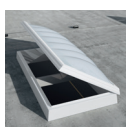

ROOFLIGHT F100 W