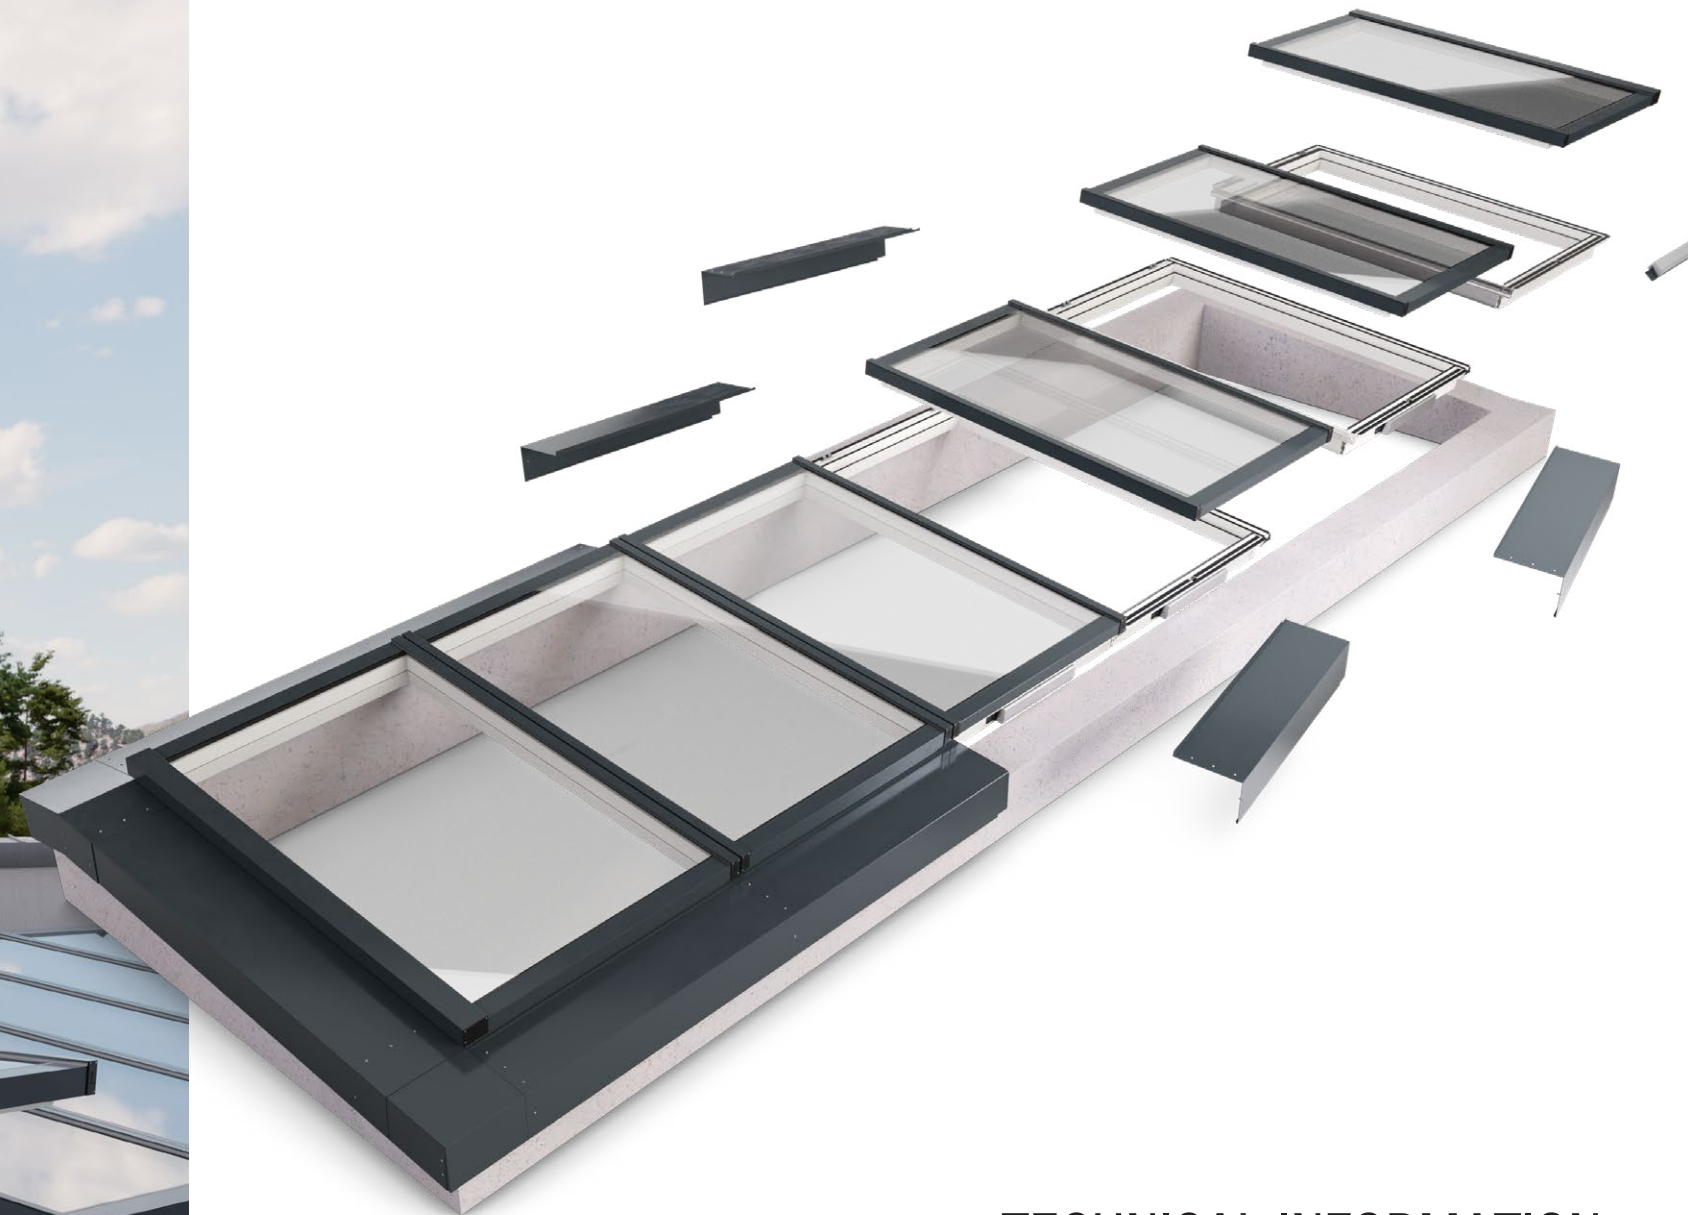

THE BEST OF TWO WORLDS

LAMILUX MODULAR GLASS SKYLIGHT MS78

# LAMILUX MODULAR GLASS SKYLIGHT MS78 – THE BEST OF TWO WORLDS

# COMBINES THE ADVANTAGES OF TWO PROVEN SYSTEMS WITH NEW GLASS ROOF INNOVATIONS

**LAMILUX Glass Skylight FE**

- Short delivery time**  
through lean and automated processes
- Best quality standards**  
due to high degree of prefabrication
- Simple and safe roof integration**  
through system-specific connection technology

**LAMILUX Glass Roof PR60**

- Large areas of light**  
due to multi-pane glazing
- Proven glass roof drainage**  
with two drainage levels
- High ventilation comfort**  
through variable opening vent integration